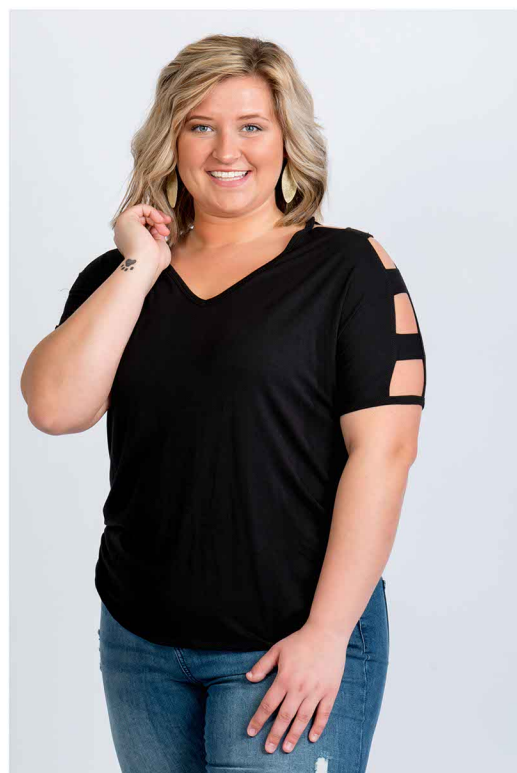

Cut Out Top $32
Coral, Black, or Olive