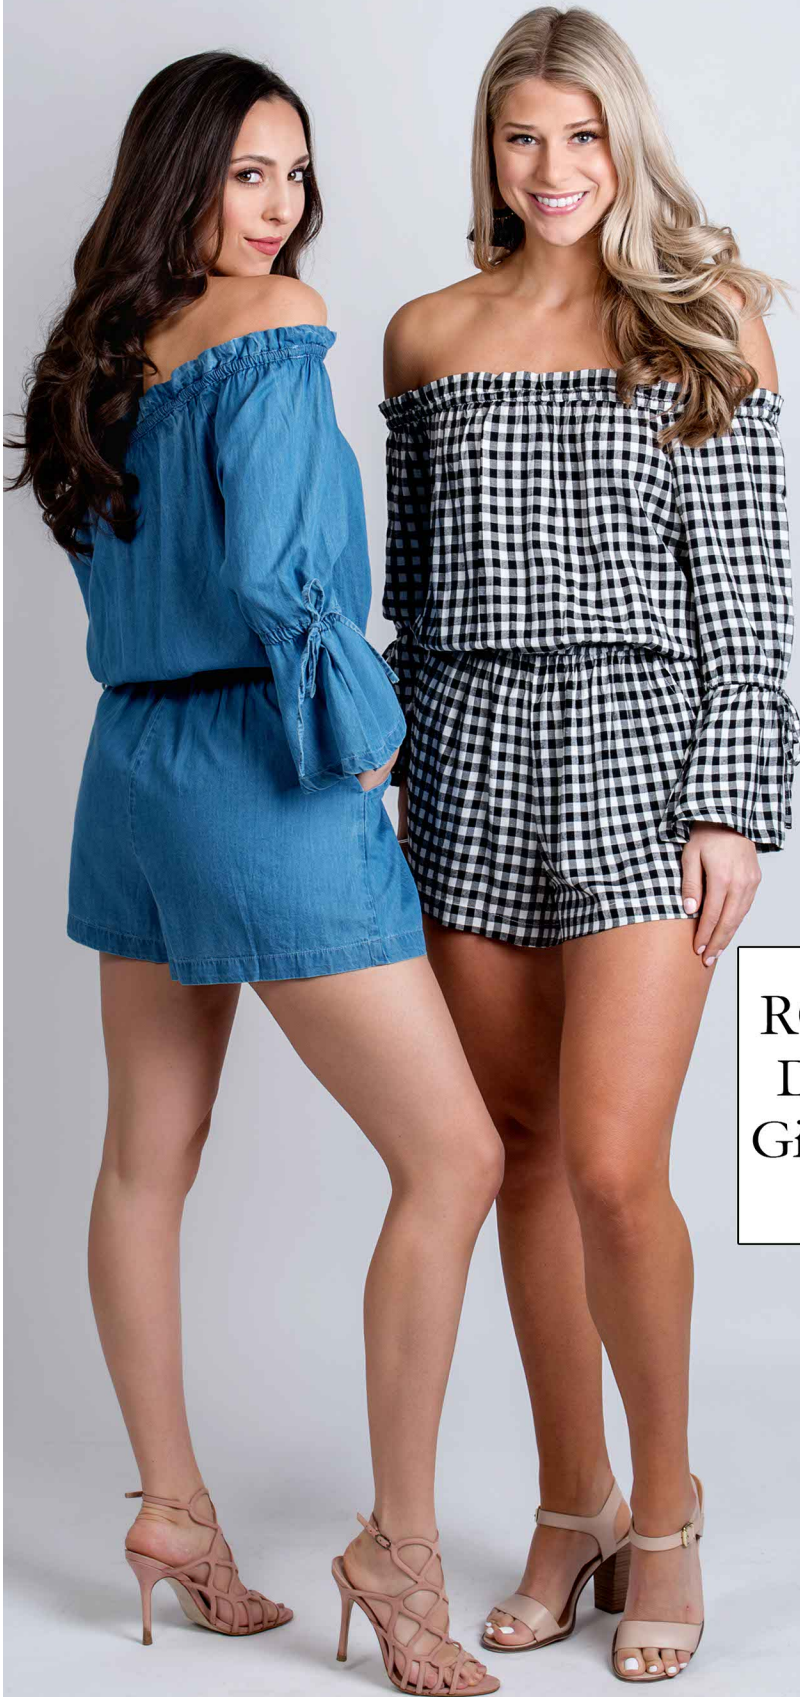

SOFI STELLA BOUTIQUE