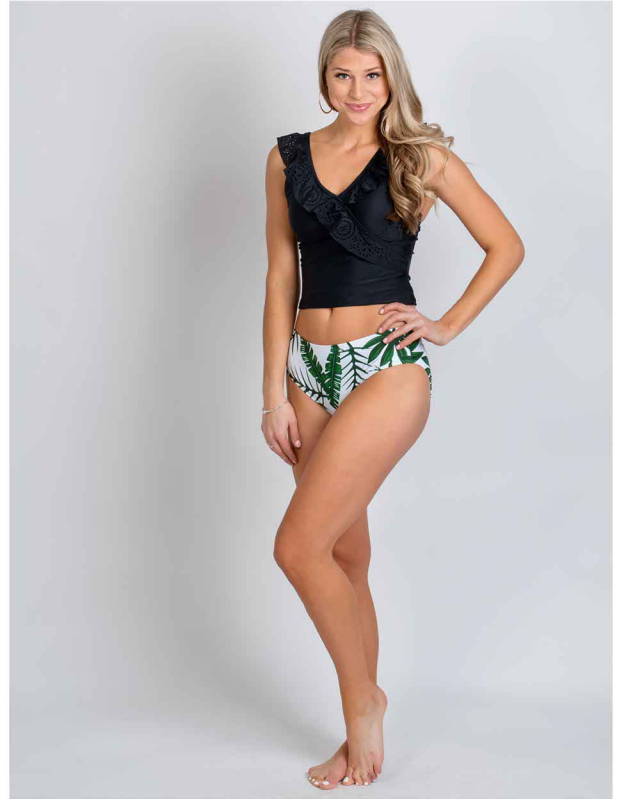

SOFI STELLA BOUTIQUE

Black Top & Palm Leaf Bottom $59