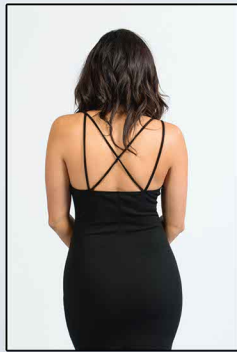

SOFI STELLA BOUTIQUE