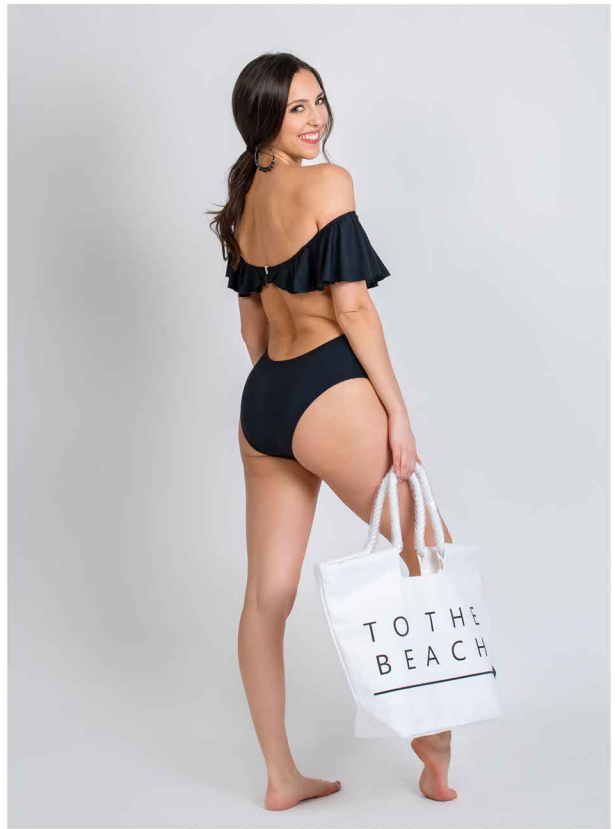

# SOFI STELLA BOUTIQUE

Gingham One Piece \$46

Fuchsia Top/Striped Bottom \$74

# SOFI STELLA BOUTIQUE

Gingham Top & Black Bottom Set \$58

Black Off the Shoulder 2 Piece \$44