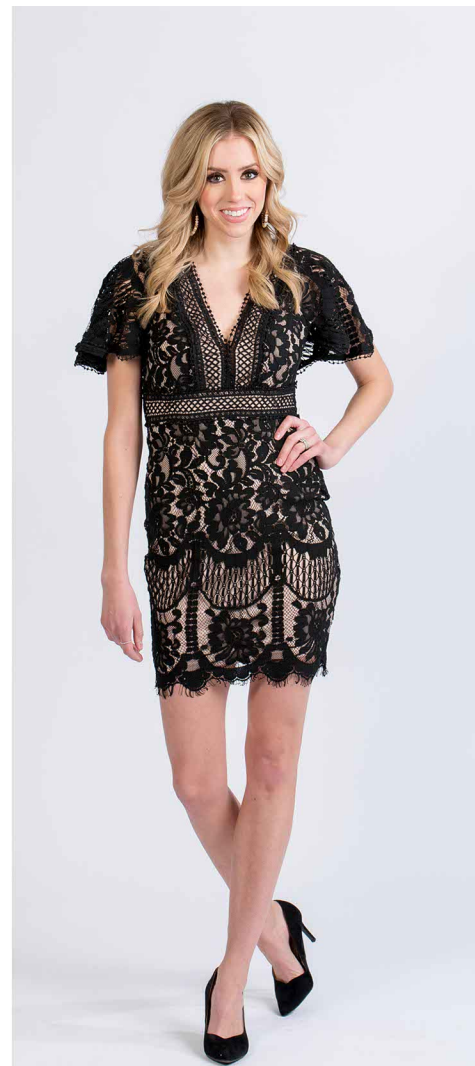

SOFI STELLA BOUTIQUE